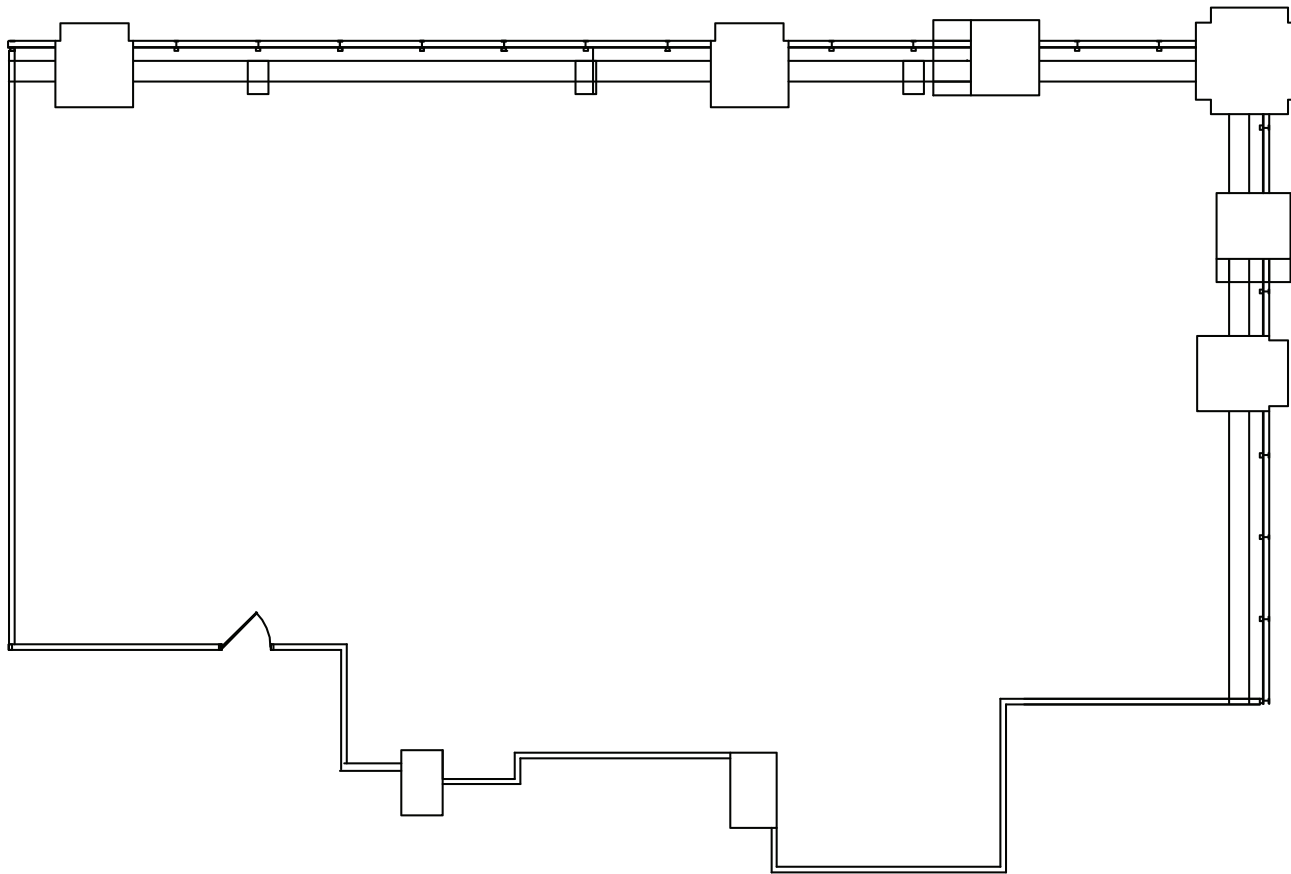

875NMICHIGAN

SUITE 3740

3,999 RSF

MIKE CURRAN +1 312 228 2079

CRAIG COUPE +1 312 228 3772

GREG GERBER +1 312 228 2330