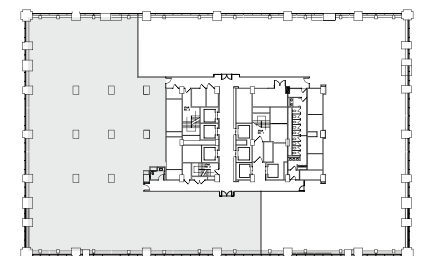

875NMICHIGAN

SUITE 4175

14,715 RSF

MIKE CURRAN +1 312 228 2079

CRAIG COUPE +1 312 228 3772

GREG GERBER +1 312 228 2330